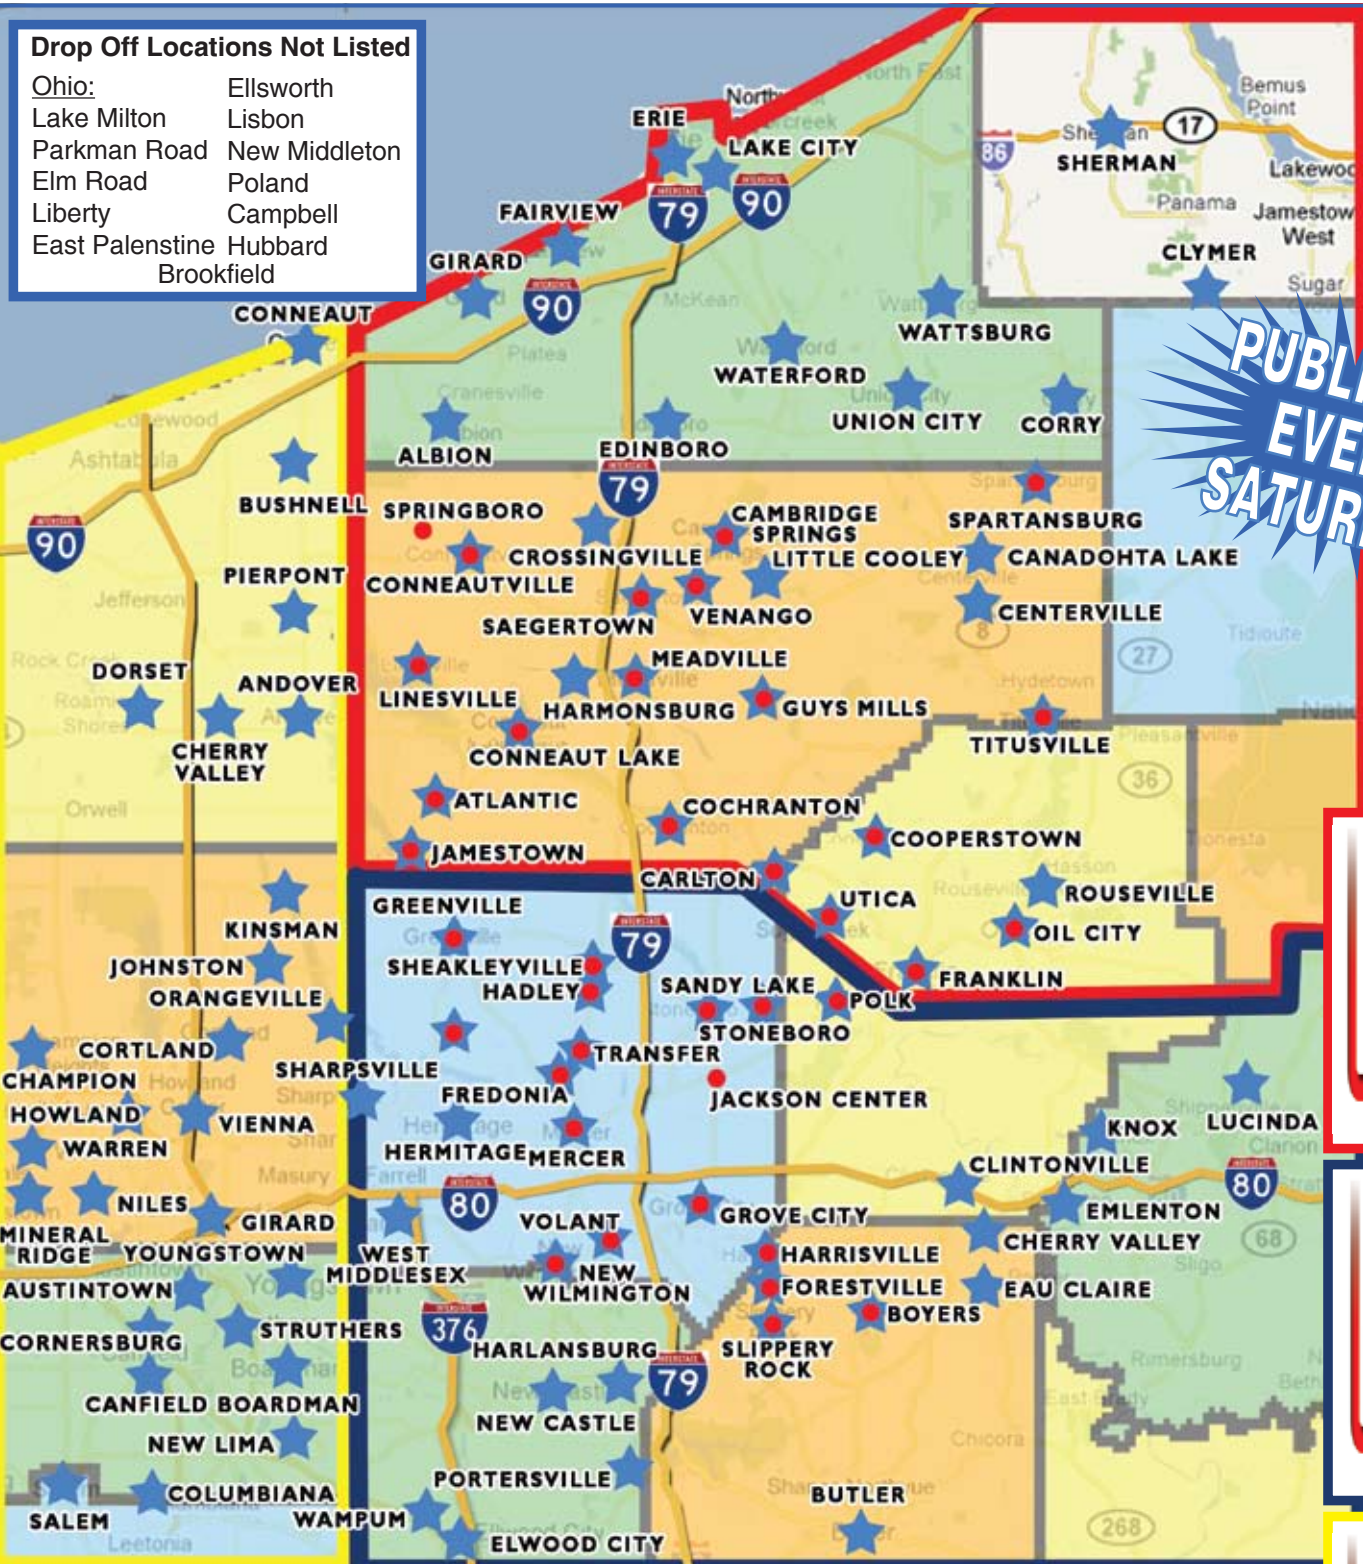

AREA SHOPPER

Drop Off Locations Not Listed
 Ohio:
 Ellsworth
 Lake Milton
 Lisbon
 Parkman Road
 New Middleton
 Elm Road
 Poland
 Liberty
 Campbell
 East Palenstine
 Hubbard
 Brookfield

PUBLISHES EVERY SATURDAY

- ★ MAIL & DROP OFF
- MAIL
- ★ DROP OFF

NORTH
 DIRECT MAIL: 29,869
 DROP OFFS: 10,550
TOTAL CIRCULATION: 40,419

SOUTH
 DIRECT MAIL: 32,291
 DROP OFFS: 9,100
TOTAL CIRCULATION: 41,391

OHIO
 DROP OFFS: 22,500
TOTAL CIRCULATION: 22,500